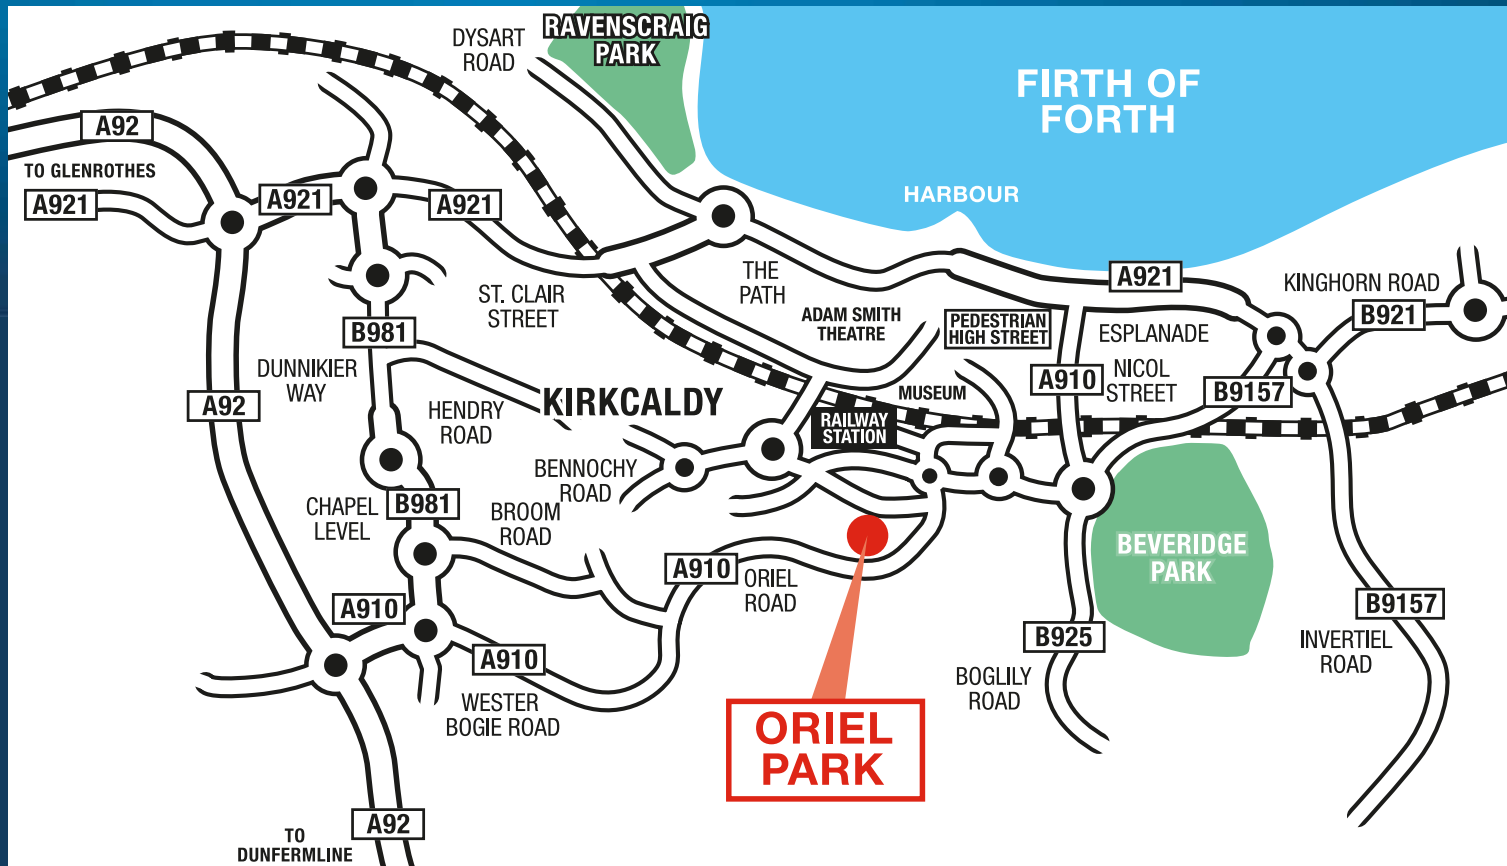

Oriel Park

KIRKCALDY

www.abbotshallhomes.com

5 OSWALD ROAD, KIRKCALDY, FIFE KY1 3JE. Telephone: 01592 653653 Fax: 01592 653353

e-mail: enquiries@abbotshallhomes.com

ABBOTSHALL HOMES
Builders of Quality Homes